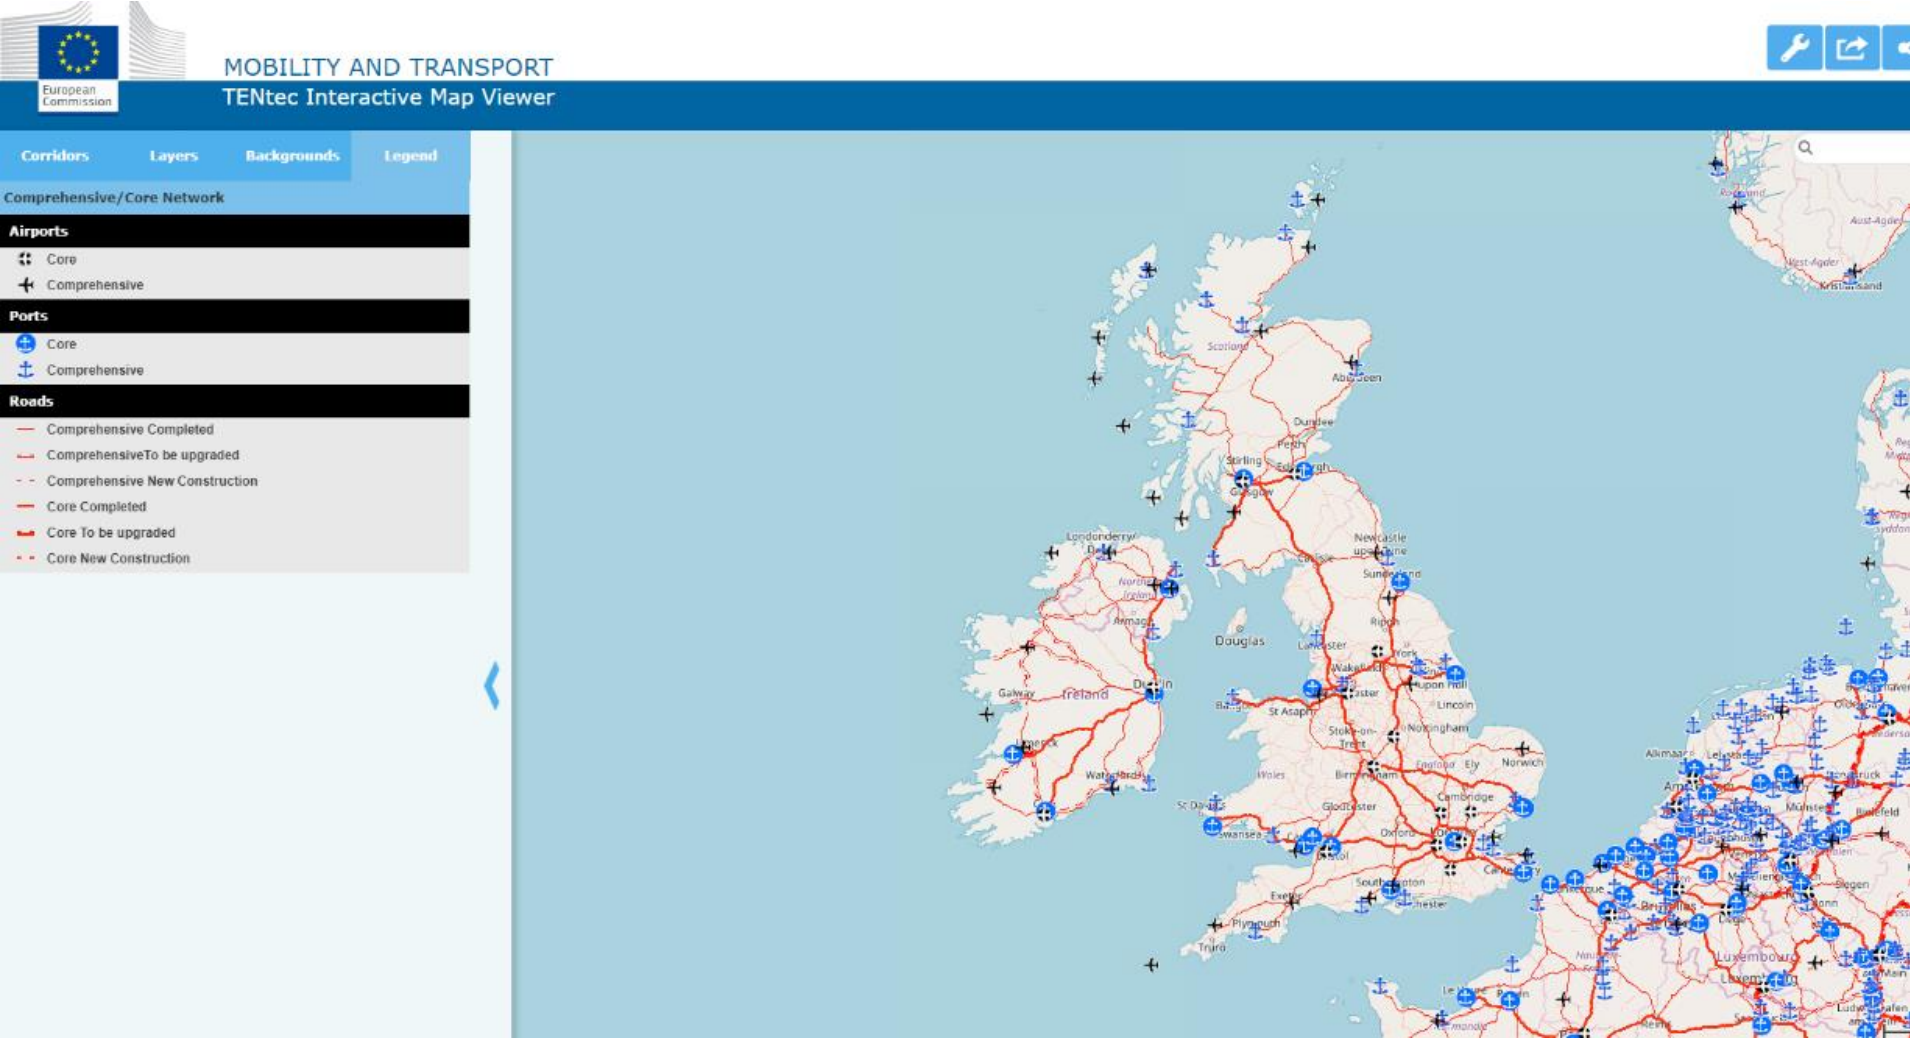

Appendix A. Map of Trans European Network (TEN-T)

Figure A-1 - Overall Map of Trans European Map for Ireland

Figure A-2 - N25 Comprehensive Route